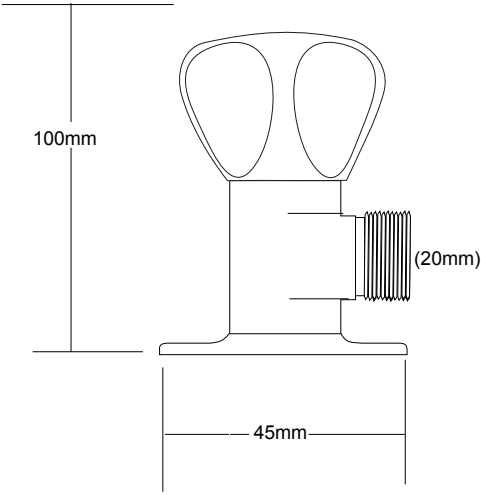

## PROLINE Washing Machine Taps VPLNWM3

### TECHNICAL DETAILS

- 1/2" (15mm) Plumbing Connections
- German Headworks
- Solid Metal Handles
- All Pressures
- Max. Pressure 500kpa
- Min. Pressure 17kpa
- Max. Temp 65deg.C
- Watermark Certified

FINISH		CODE
CHROME		VPLNWM3