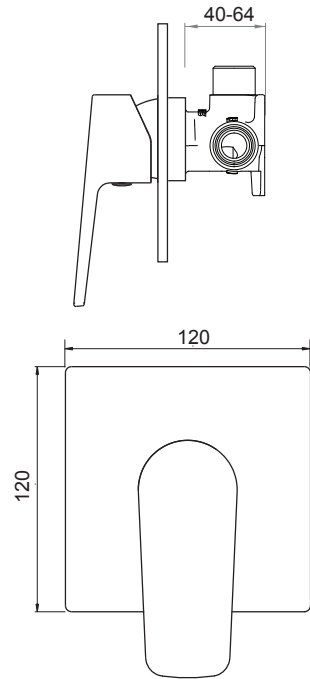

SOUL Shower Mixer VSU030

TECHNICAL DETAILS

40mm dia. Ceramic Cartridge

1/2" (15mm) Plumbing Connection

Mains Pressure only

Max. Pressure 500kpa

Min. Pressure 150kpa

Max. Temp 65deg C