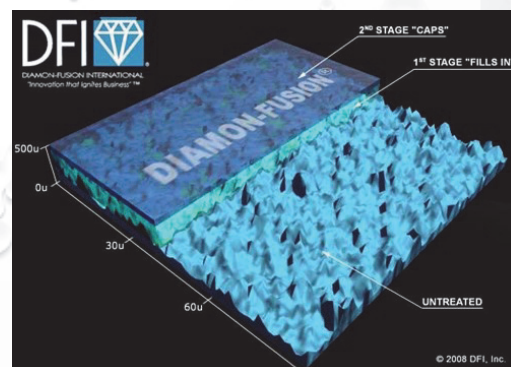

The Diamond Fusion easyCLEAN treatment is available on Lifestyle, Allora, Charisma and Seville showers as well as bath swing panels .

Any questions? Please contact Customer Services or your local Territory Manager.

Contact Details;

Athena 0800 4 ATHENA | info@athena.co.nz

Diamond Fusion 0800 666 785