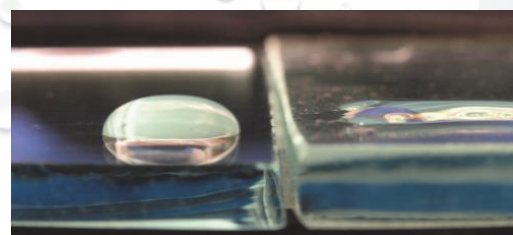

This service takes the hassle out of arranging for the treatment to be applied once the shower has been installed.

WHAT IS DIAMOND FUSION?

Put simply, Diamond Fusion is a permanent treatment designed to seal and protect glass. Treated surfaces become water repellent as well as scratch, stain and impact resistant.

Diamond Fusion easyCLEAN uses the world's leading Nano Technology products from "Diamond-Fusion International". Nanoscale technologies are the development and use of devices that have a size of only a few nanometers.

HOW DOES IT WORK?

Glass is not as smooth as you might think – it is actually quite a porous surface which makes an ideal setting for soap residue, dirt and mineral build ups to reside which, over time can result in a cloudy or noticeably dull appearance.

Diamond Fusion Easy Clean works in two stages to protect your glass from these impurities.

The first stage "Fills in" the rough, porous surface of the glass and the second stage "Caps" the previous layer with an optically clear material which makes the surface significantly easier to clean and resistant to weathering.

LIFETIME WARRANTY

Diamond Fusion easyCLEAN offers an instant 1 year warranty.

By a simple on-line registration customers can extend this to a LIFETIME WARRANTY.

Diamond Fusion is the only supplier to offer a factory supported LIFETIME WARRANTY to customers, which is backed by a NZ wide agent network.

Treated Glass

Untreated Glass