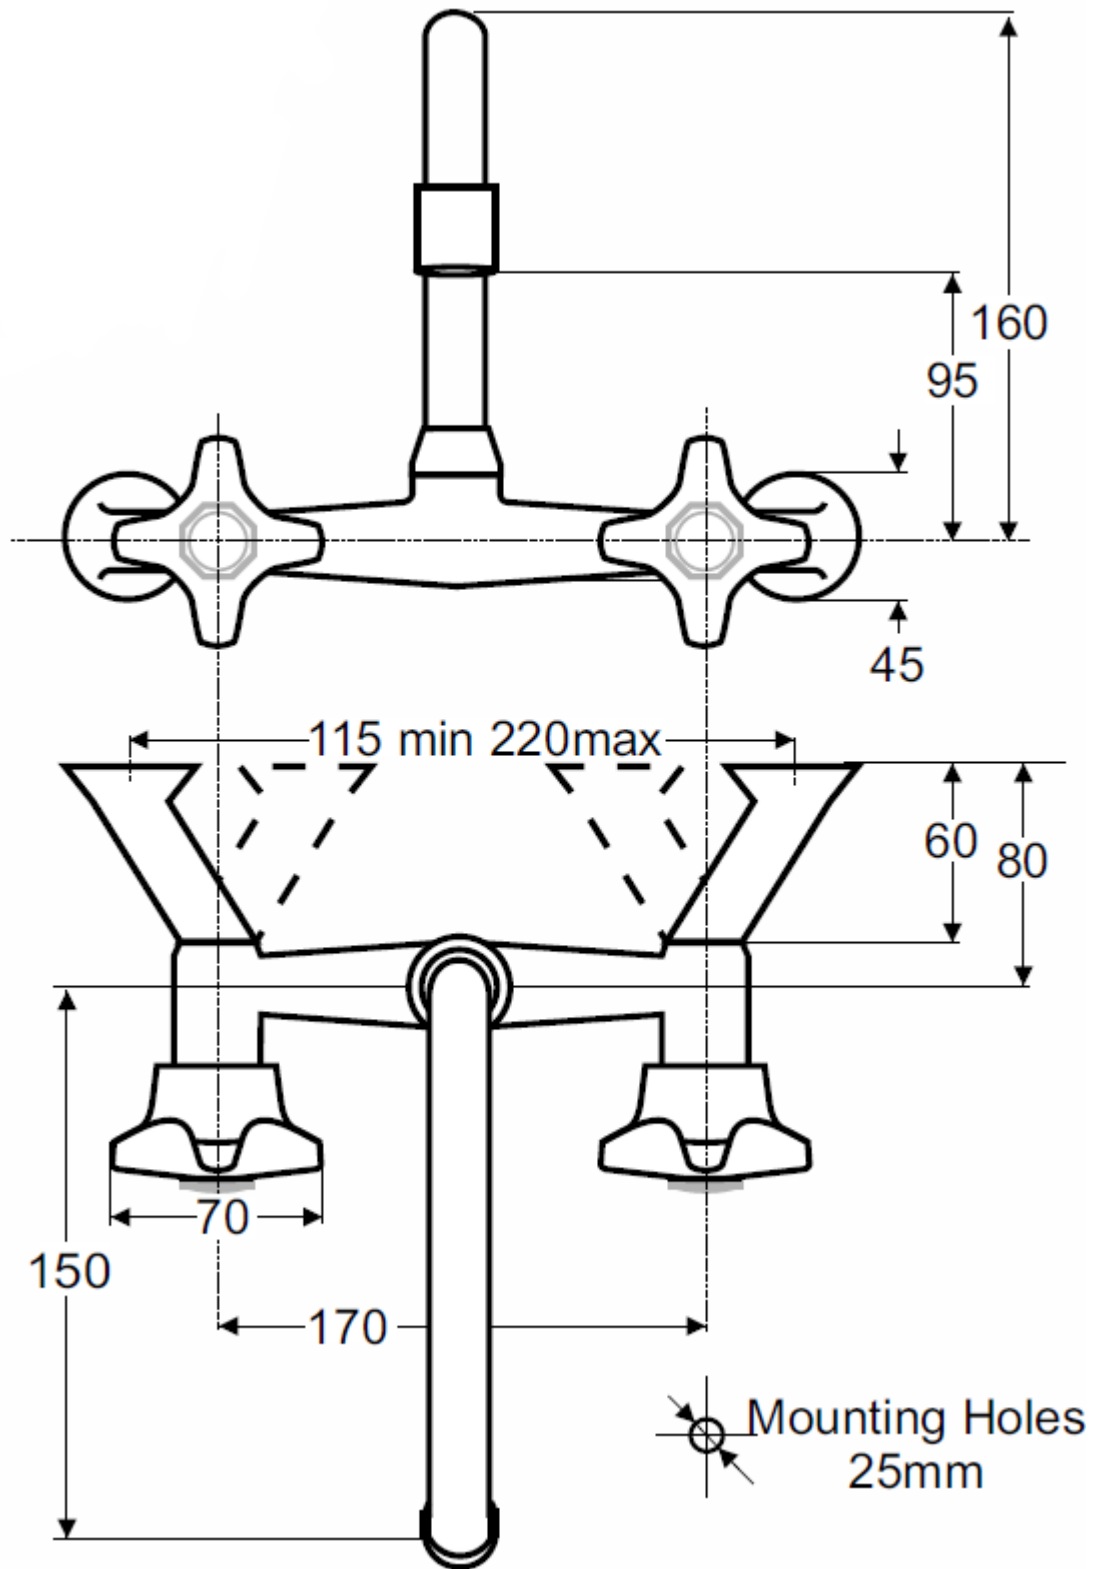

# Marketti Project Exposed Sink Faucet

NZ 53061600

NZ: 0800 655 455 AUS: 1800 244 992  
sales@greenstapware.com | www.greenstapware.com

GREENS TAPWARE  
Design in flow