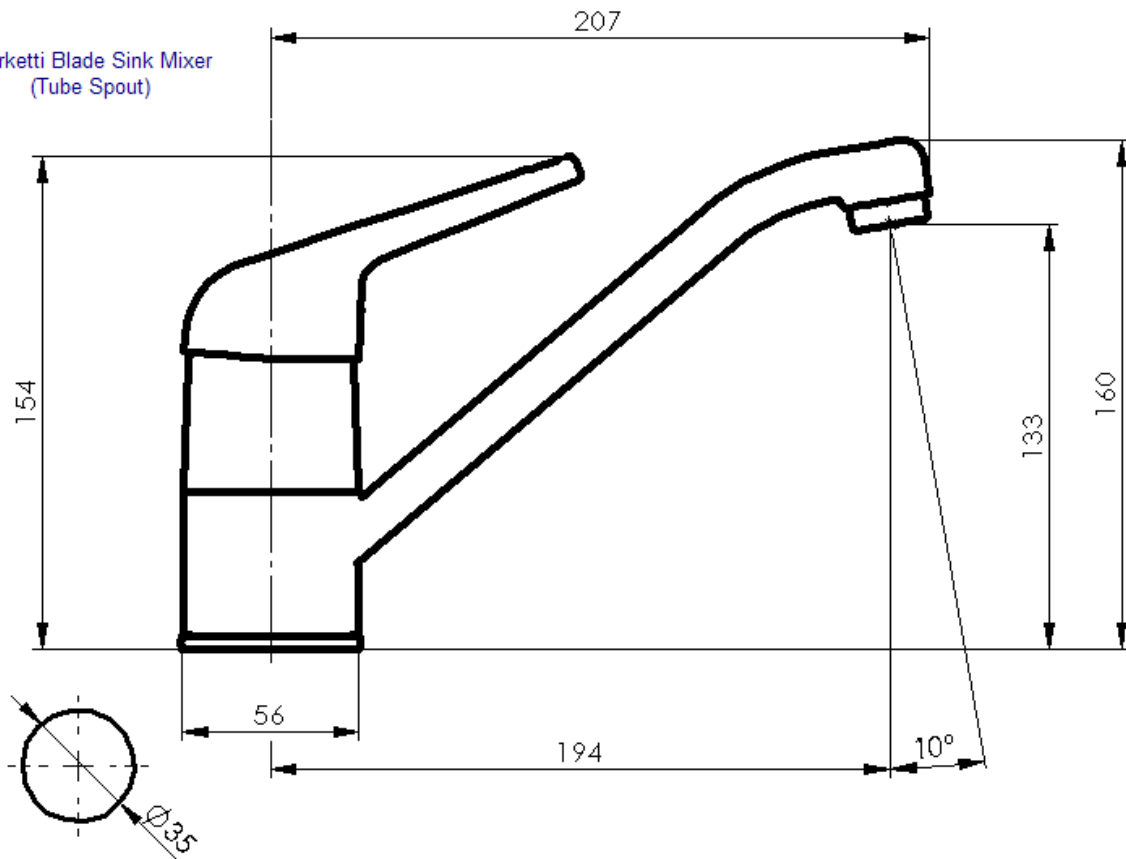

Marketti Blade Sink Mixer
(Tube Spout)

Mounting Hole