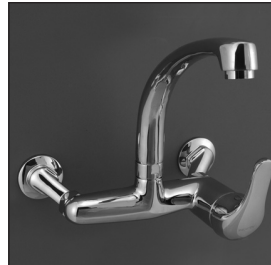

Exposed Sink Mixer

Code: SO XSM CP
 Finish: Chrome
 Spout: Swivel 360°

- Normally supplied with 195mm (long) spout
- For shorter spout (approximately 30mm lower and 60mm shorter reach) add OPTION SPOUT EXP 130 to code

Centre to centre 150mm

Aerator & water director supplied

Eccentrics Standard: +/- 54mm
 Special: +/- 115mm
 (available on request)

Eccentric Reach From Wall: Standard: 50mm
 Special: 80mm

Connection Nut to Eccentric: 29mm A/F

Installation Hole Diameter - 15mm Tap:
 Minimum: 22mm
 Maximum: 45mm

Installation Hole Diameter - 20mm Tap:
 Minimum: 26mm
 Maximum: 45mm

Cartridge: Mondo 40K Flat base

Handy Tip: For unequal pressure systems a 10 ltr/min flow regulator is supplied