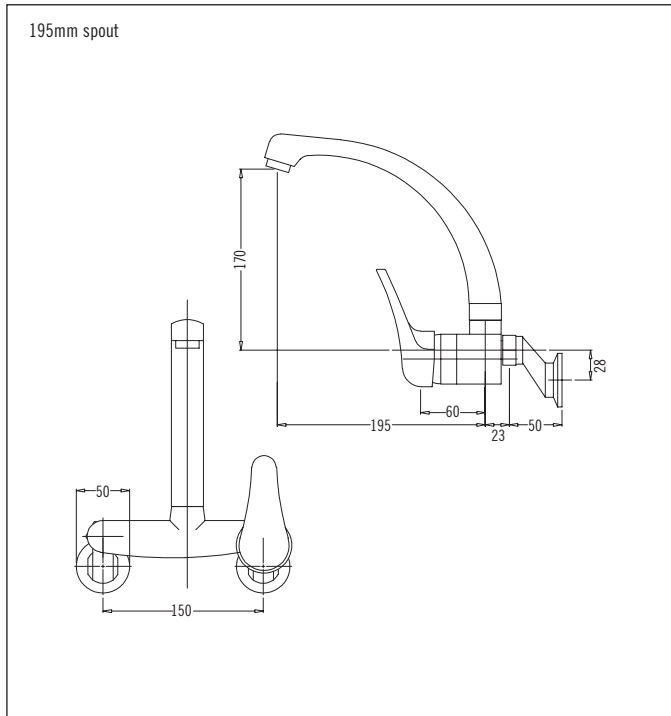

Exposed Sink Mixer

Code: SO XSM CP
 Finish: Chrome
 Spout: Swivel 360°

- Normally supplied with 195mm (long) spout
- For shorter spout (approximately 30mm lower and 60mm shorter reach) add OPTION SPOUT EXP 130 to code

Centre to centre 150mm

Aerator & water director supplied

Eccentrics Standard: +/- 54mm
 Special: +/- 115mm
 (available on request)

Eccentric Reach From Wall: Standard: 50mm
 Special: 80mm

Connection Nut to Eccentric: 29mm A/F

Installation Hole Diameter - 15mm Tap:
 Minimum: 22mm
 Maximum: 45mm

Installation Hole Diameter - 20mm Tap:
 Minimum: 26mm
 Maximum: 45mm

Cartridge: Mondo 40K Flat base

Handy Tip: For unequal pressure systems a 10 ltr/min flow regulator is supplied